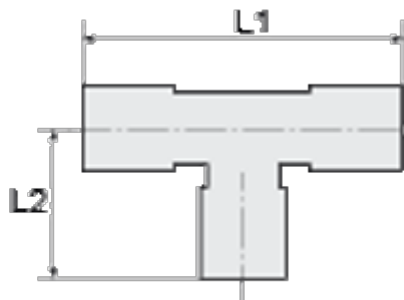

Article number: 58649012ES

Description: Stainless steel Tee 49.012, Ø12/Ø12/Ø12, - for tube

Measures

L1 = 51

L2 = 27